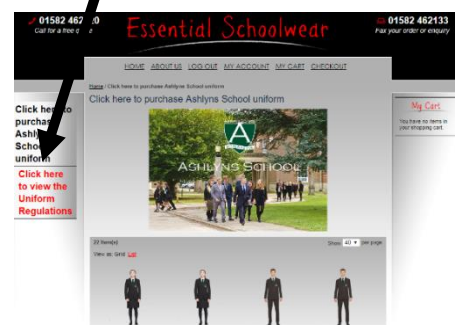

Step 3 – Select Items

Once you have completed your order, click on the **Checkout** button and follow the billing, shipping and payment pages. Payment is taken via SagePay, which uses the very latest encryption technology to protect your privacy.

If you have any queries or issues with registering or log in, please call us on **01582 462120**.

We aim to deliver within 10 working days. Please remember that delivery times may increase during the months of June to September.